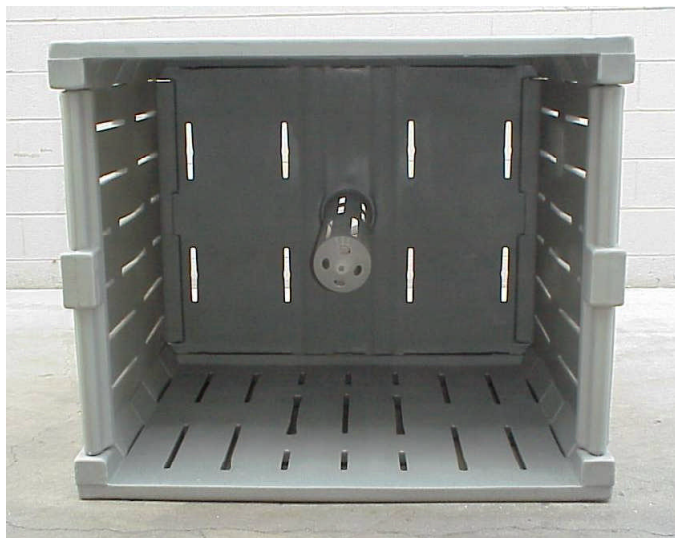

AlphaMega Bin, Inc.

KD4087-C Series Bin

CENTER VENT TUBE – OPTION

TOP - INSIDE VIEW

**END VIEW
WITH END PANEL REMOVED**

**BOTTOM – UNDERSIDE
CENTER SECTION VIEW**

AlphaMega Bin, Inc.
P.O. Box 4862
Mission Viejo, CA 92690