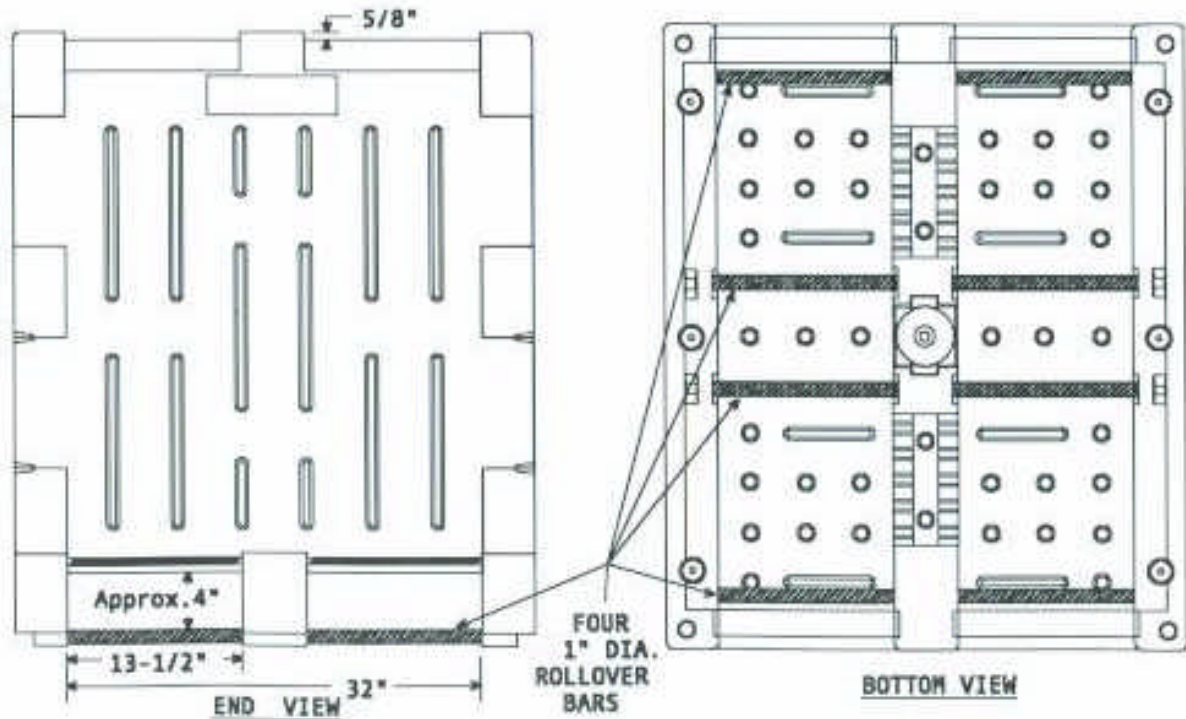

AlphaMega Bin, Inc.

REINFORCED PLASTIC DOUBLE-WALL KNOCK-DOWN BIN

MODEL KD 4087 Series (Two-Way)

PATENTED

BIN ROLLOVER OPTION

SUPPLIED WITH SET OF FOUR 1" DIAMETER REPLACEABLE BARS
INSERTED INTO THE BOTTOM OF THE PALLET BASE

BAR MATERIAL CHOICE:

- A 3/4" SCHEDULE 80 GREY PVC PIPE – NSF CERTIFIED – NOT FDA APPROVED
- B 3/4" GALVANIZED STEEL PIPE
- C 3/4" STAINLESS STEEL PIPE

All dimensions are approximate and
subject to and change without notice